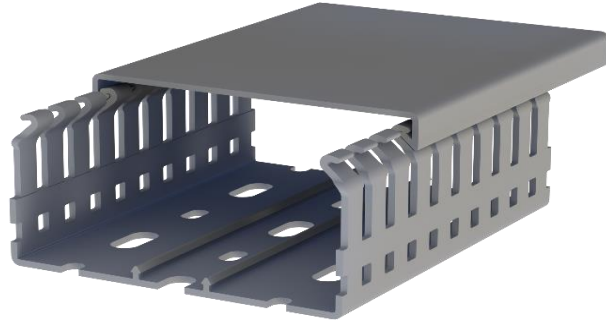

Klemsan®

KKD 8040

Order		
RAL 7030 - Stone Grey	Thin Slot (4-6)	555 8040

Dimensions	
Length	2.000,00 mm
Width	80,00 mm
Height w/o cover	36,80 mm
Height w/ cover	40,00 mm

Technical Data				
Material	PVC		Package Qty.	18 pcs. x 2 mt.
Inflammability	UL 94 V0		Wire Fill Capacity	60%
Max. Service Temp.	60°C		Min. Service Temp.	-15°C

Certifications				
Certificate	Standard			
CE	EN 50085-2-3	 	 	
TSE	TS EN 50085-2-3			
EAC	GOST R 53313:2009			
cULus	UL 1565-C22.2No.18.5-02			

Accessories				
Description	Type	Colour	Cat. No.	Qty.
Duct Cutter (Scissor)	KKMR		553230	1
Duct Cutter	KMK 1002		553220	1
Cable Duct Cover	KDK 80	RAL 7030	551053	10 pcs. x 2 mt.
Rivet Setting Tool	SETR	Black	553500	1
Plastic Rivet 6,5 mm	PPE 6,5	Grey	553600	100
Cable Clamp	KKB	Black	553405	10
Cable Holder	KKM	Black	553415	10